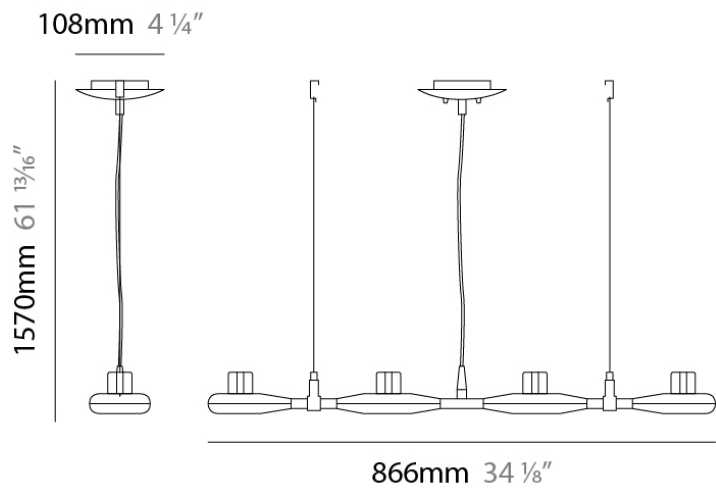

SPACE SUSPENSION

D91124

GENERAL

Series: Space
Brand: Milan
Division: Design
Mounting Type: Suspension
Mounting Location: Ceiling
Subcategory: Pendant

PHYSICAL

Shape: Abstract
Length (mm): 866
Length (in): 34 1/4
Width (mm): 108
Width (in): 4 1/4
Height (mm): 1570
Height (in): 62
Weight (kg): 2.3
Weight (lbs): 5
Fixture Finish: Metallic Gray
Fixture Material: Aluminum

ELECTRICAL

Number of Lamps: 4
Lamp Type: LED Retrofit
Lamp Shape: T4
Bulb Included: Bulb Not Included
Total Output Wattage (W): 12
Max. Wattage Per Lamp (W): 3
Lamp Base: G9
Input Voltage (V): 120

LED

OPTICAL

RATINGS AND CERTIFICATIONS

Certified By: CSA Certified to UL and CSA Standards
IP rating: IP20

PROJECT	_____
TYPE	_____
NOTES	_____
QUANTITY	_____
DATE	_____