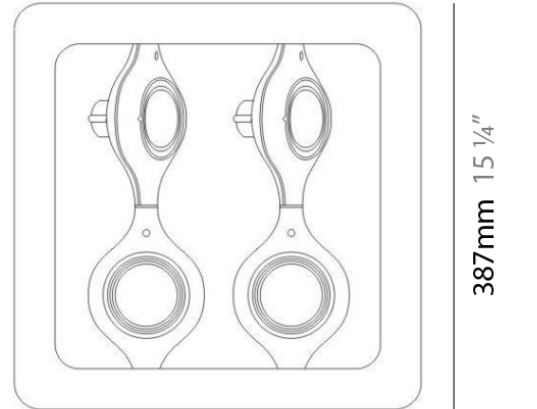

SPACE RECESSED

D96006

GENERAL

Series: Space
Brand: Milan
Division: Design
Mounting Type: Recessed
Mounting Location: Ceiling
Subcategory: Downlight

PHYSICAL

Shape: Square
Length (mm): 387
Length (in): 15 1/4
Width (mm): 387
Width (in): 15 1/4
Height (mm): 89
Height (in): 3 1/2
Light Distribution: Direct
Weight (kg): 3.2
Weight (lbs): 7
Diffuser: Glass - Sold Separately
Fixture Finish: Metallic Gray
Fixture Material: Metal

ELECTRICAL

Number of Lamps: 4
Lamp Type: LED Retrofit
Lamp Shape: MR16
Bulb Included: Bulb Not Included
Total Output Wattage (W): 20
Max. Wattage Per Lamp (W): 5
Lamp Base: GU10
Housing: Non - IC rated remodel housing is for use in non - insulated areas or where insulation is at least 3
Input Voltage (V): 120

LED

OPTICAL

RATINGS AND CERTIFICATIONS

Certified By: CSA Certified to UL and CSA Standards
IP rating: IP20

PROJECT
TYPE
NOTES
QUANTITY
DATE